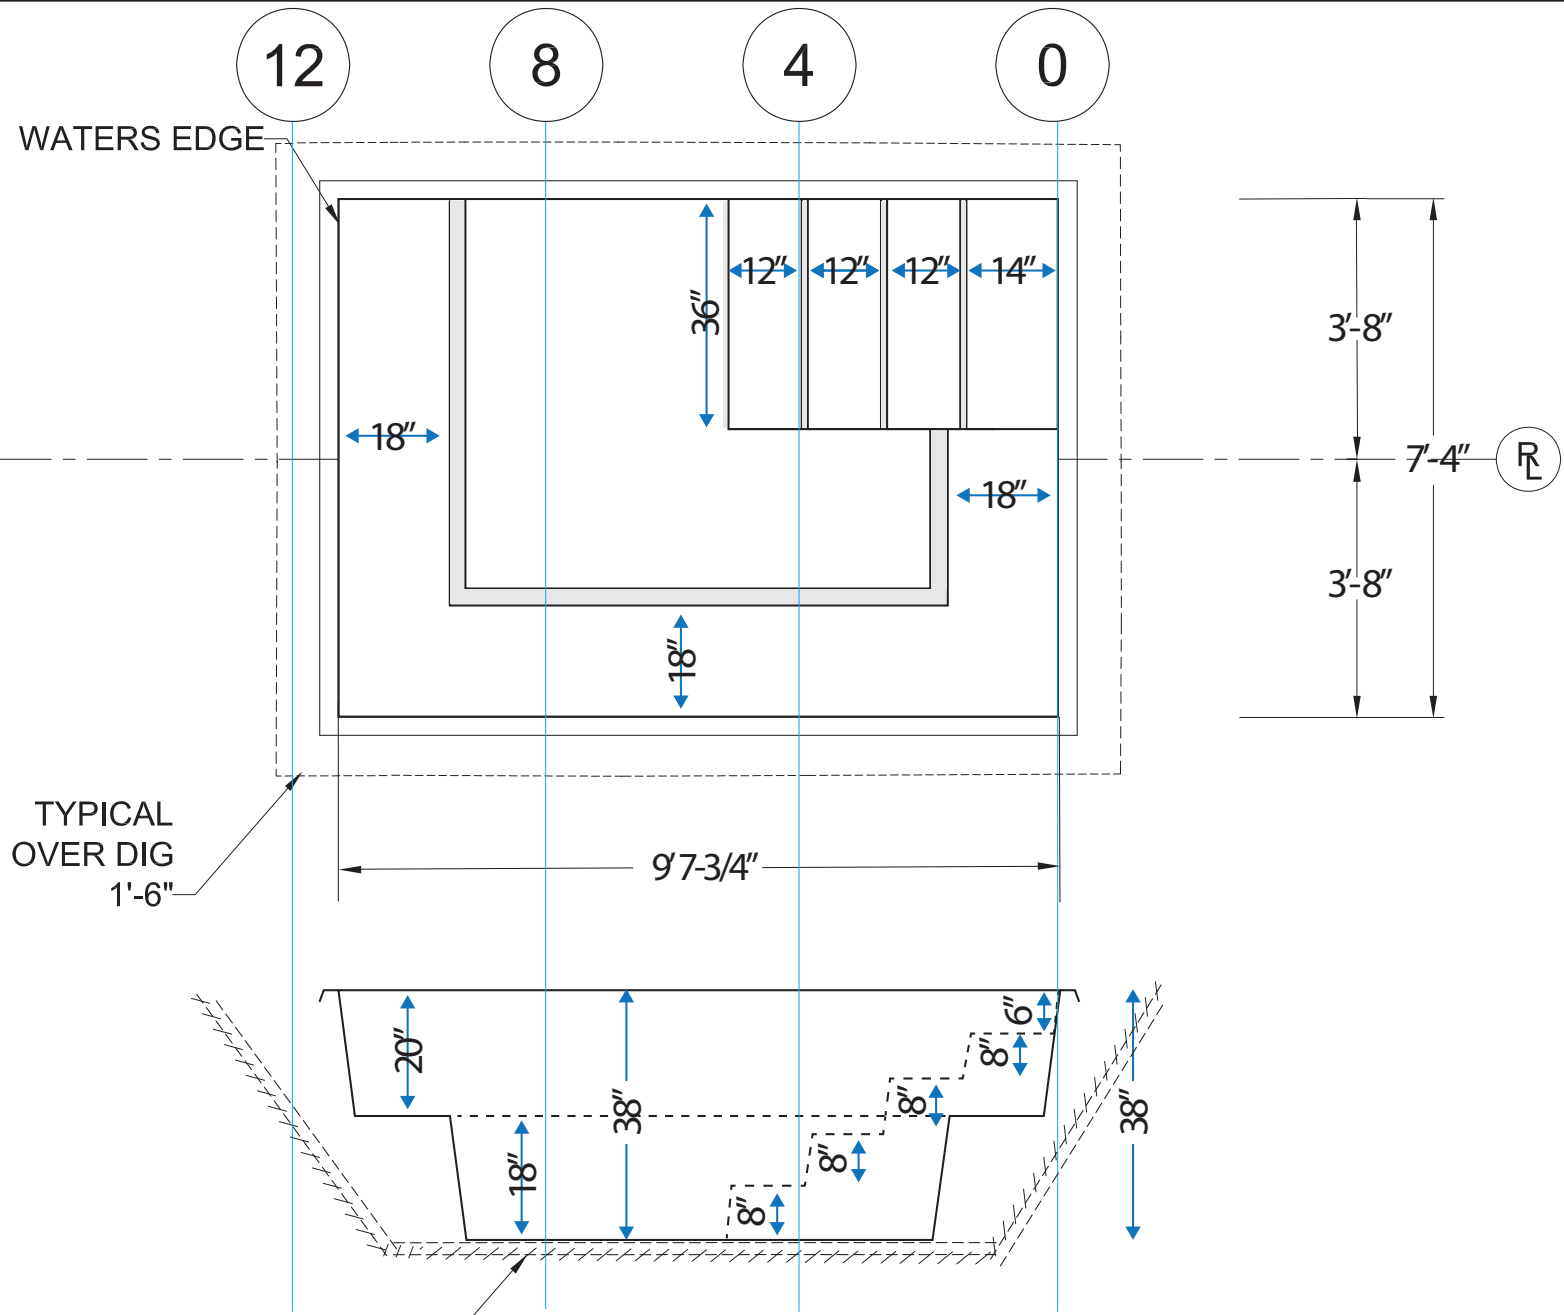

ALL MEASUREMENTS TO WATERS EDGE - ADD PREFERRED OVERDIG

Peninsula Spa - DIG PLAN	
SCALE 3/16"=1'-0"	DATE 8-01-18
DRAWN BY Tom	REVISION 01

ALL MEASUREMENTS AND QUANTITIES ARE BASED ON AVERAGES